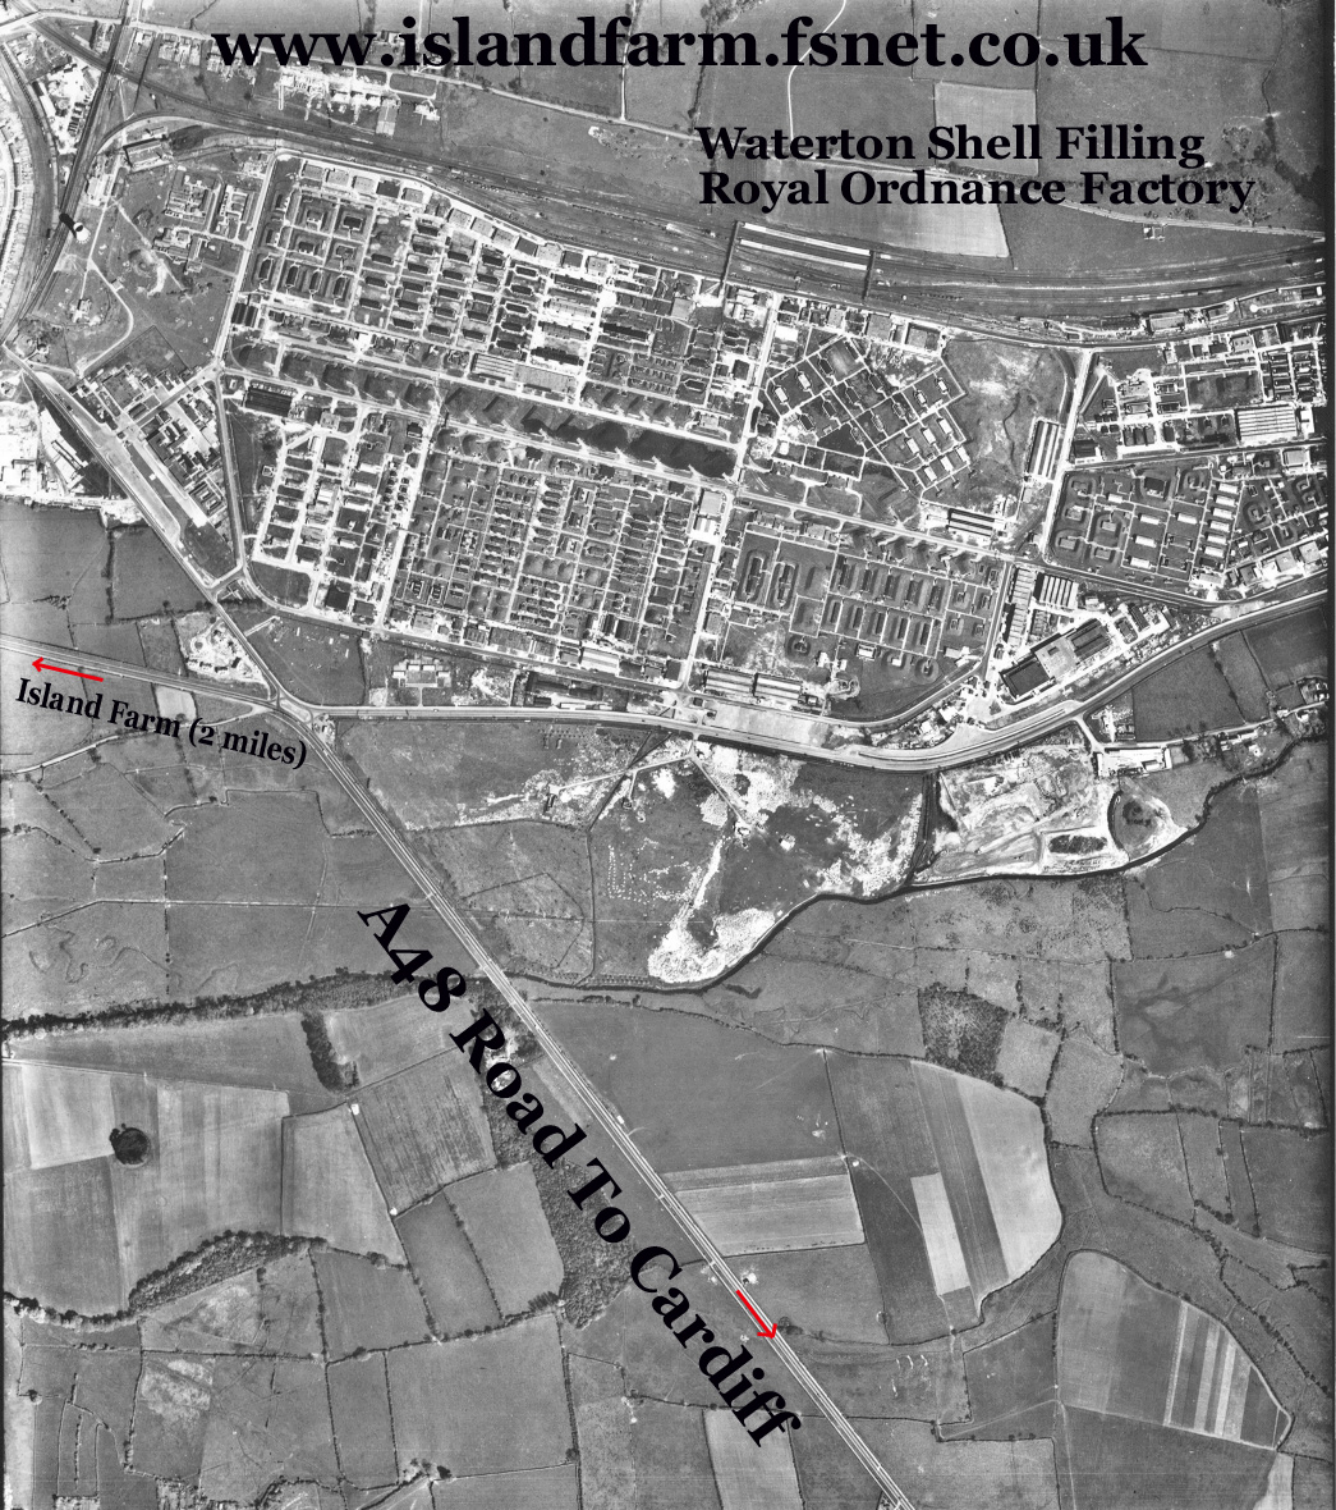

[www.islandfarm.fsnet.co.uk](http://www.islandfarm.fsnet.co.uk)

**Waterton Shell Filling  
Royal Ordnance Factory**

Island Farm (2 miles)

A48 Road To Cardiff